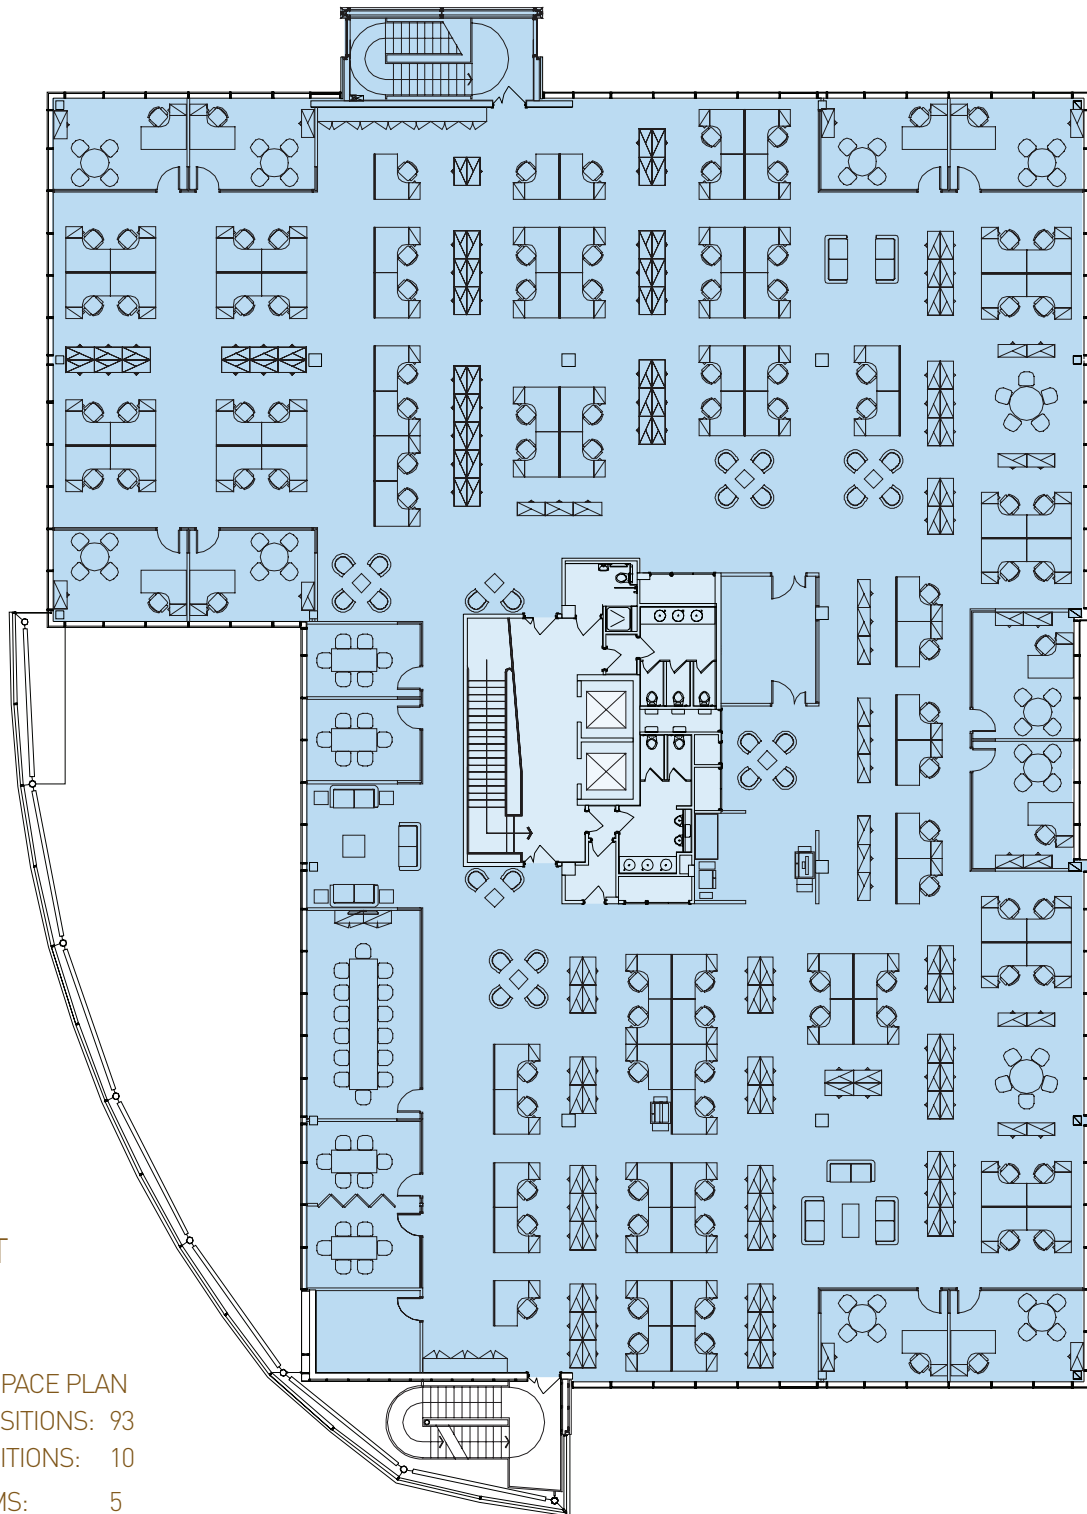

LEVEL 2 SPACEPLAN

14,137 SQ FT
1,313 SQ M

LOW DENSITY SPACE PLAN
OPEN PLAN POSITIONS: 93
CELLULAR POSITIONS: 10
MEETING ROOMS: 5