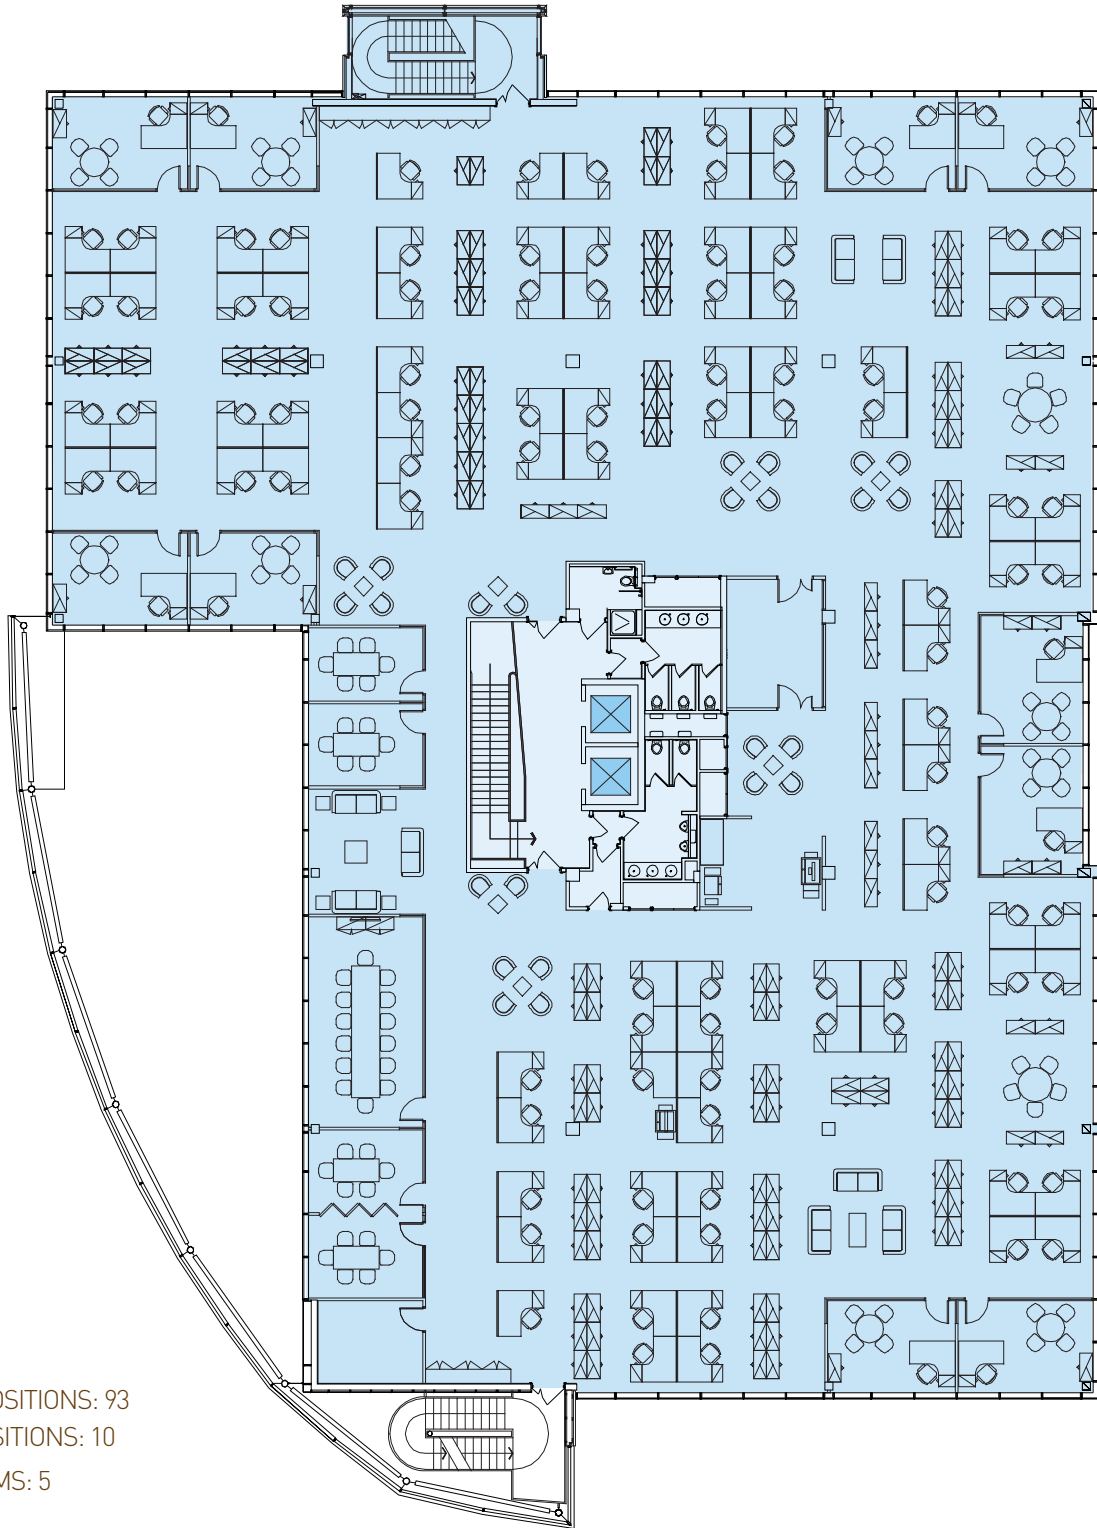

LEVEL 2 LOW DENSITY SPACEPLAN

14,137 SQ FT 1,313 SQ M

OPEN PLAN POSITIONS: 93

CELLULAR POSITIONS: 10

MEETING ROOMS: 5